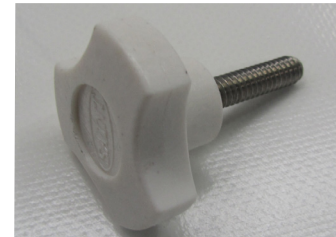

## SPECIALS

**Saint Nylon Canopy Bow Knuckle 3/4" White with 7/8 screw**  
CNSN220W \$1.21 each

**Saint Nylon Canopy Deck Mount White (PKT of 10) with 19mm screw**  
CNSN250W \$1.22 each

**Saint Angled Deck Mount Base Black**  
CNSN2531B \$0.33 each

**Saint Nylon Canopy Side Mount White (inc 22mm bolt and nut)**  
CNSN261W \$1.14 each

**Saint Nylon Canopy Strap Buckle Black**  
CNSN300B \$1.07 each

**Saint Nylon Canopy Locking Screw White**  
CNSN310W \$1.48 each