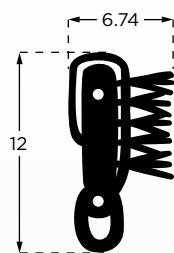

Headlining

- Unbacked vinyl headlining available in styles of ribbed, crater and perforated.

HDV __

Flexible Weatherstrip

- Two sizes sold in 2m lengths.
- Common on Classic cars.

CLWFAM1/M2

CLWFAM1

CLWFAM2

Trim Clips and Buttons

Whatever your preference we are sure to have something in our range to suit.

TC__

Leather Black

- Corrected grain cow hide.
- Size: 5.0 m2 approx. per average hide.
- Thickness: 1.00 mm.