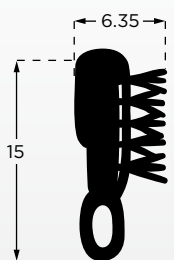

Headlining

- Unbacked vinyl headlining available in styles of ribbed, crater and perforated.

HDV __

Flexible Weatherstrip

- Two sizes sold in 2m lengths.
- Common on Classic cars.

CLWFAM1/M2

CLWFAM1

CLWFAM2

Trim Clips and Buttons

Whatever your preference we are sure to have something in our range to suit.

TC__

Leather Black

- Corrected grain cow hide.
- Size: 5.0 m2 approx. per average hide.
- Thickness: 1.00 mm.