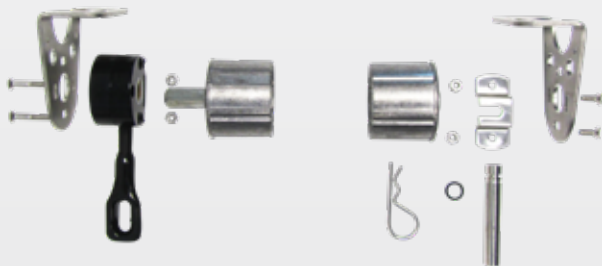

The Retwine Review

Call Free 0508 222 999 (AKLD)

Call Free 0508 333 111 (CHCH)

Llaza Monobloc 350 Awning Range

Llaza Monobloc 350 Awning Range

This range of awnings offer the following options

- White, Black or Silver
- Wall or Soffit/Ceiling Mounted
- Motorised or Manual
- Arm Lengths of 2m, 2,5m, 3m and 3.5m

AWGBKBK/WT ands **AWGBKBKP/AWGBKWTP**

SPECIALS

Polytarp™ 4 metre

4 metre wide and has a 60 micron coating.

Blue / Silver
PVPTBS4

Green / Olive
PVPTGO4

White
PVPTWT4

Webtex® Industrial Webbing 50mm Fluro Orange

100% Polyester webbing. Heavy duty load binding webbing or tow strap webbing with 5200kg break strength. 50m roll only.

WEWI50FO

Trade Tip | Trimming tip

Did you know a great alternative to eyelets is the Holdon midi clip, able to be adjusted to different positions without a permanent eyelet in place.

Zinc 49082 100 Pkt

Trim clip

TC49082

Snap Sacs 100 Pk

8.5mm Diameter, 18mm
Long, 16mm Flange

CFSN613

Black Carr Fastener Eyelets and Washers

The complete range of quality Australian made eyelets and washers