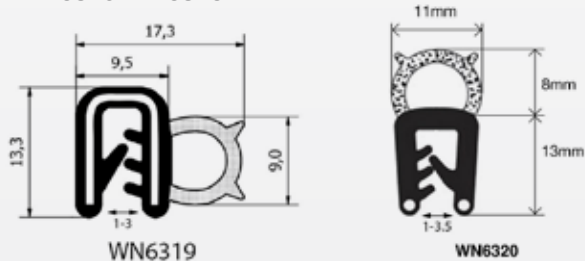

2 New Door Seals

Recently introduced products.

2 New Door Seals
Sold in 5m increments and 50m rolls

WN6319/WN6320