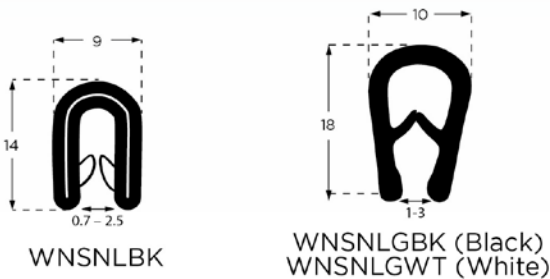

New Wallcharts

We have updated our wallcharts for Autoglass Seals, Fasteners & Fittings, Buckles and Saddlery.

Please contact your Area Manager or the Customer Services team if you would like replacements.

Edge Trim SNL

Push-on PVC extruded edge trim. Suitable to cover raw edges of fibreglass and metal. With a double lip for better grip. The spring steel core enables a strong grip onto the edge but still provides enough flexibility to go around corners.

Our range of edge trim, boot seal and windlace are all sold in increments of 5 metres.

WNSNLBK

WNSNLGBK (Black)
WNSNLGWT (White)