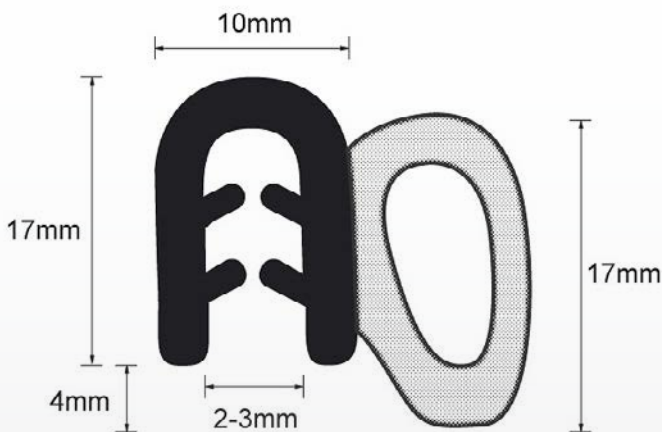

If you have someone in your business that uses CAD files please send us their name and email to kpottinger@retwine.co.nz

Red Flag universal door seal

A general purpose door seal that also fits our range of Red Flag tool boxes. 50m Rolls, also sold in 5m Increments. **WNRFD5**

LKCLIBK IP65 Compression Lock

Flush mounted compression latch sealed against water and dust. Adjustable grip range 11-28mm. Suitable for a door thickness up to 7mm. Cut out 35mm x 90mm. IP65 water and dust rated.