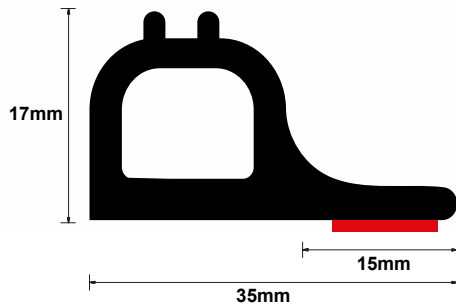

WNUDS

POLYTRANZ
polyester transport fabrics

Pacific Blue Bojangles

- » 150cm wide, 600gsm.
- » Refurb your current worn trim with this attractive and cost effective blue fabric.