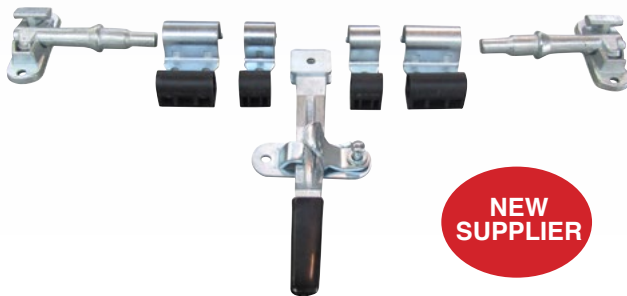

- » New stock landed of the 27mm bushed zinc door lockset

LKB2000

NEW
SUPPLIER

Rubber Wheel Chock Small

- » 120mm high, 150mm wide, 160mm long

BUWCS

NEW
PRODUCT

Metal Lashing Hooks

- » 2 sizes
- » **RPHM1** -Fixing Centres - 28mm. Length - 43 x 22 x 16mm. Designed to work with 4mm - 7mm rope or shockcord. 25pk.
- » **RPHM2** -Fixing Centres - 35mm. Length - 50 x 27 x 22mm. 25 pk or Box 500. Designed to work with 8mm - 10mm rope or shockcord.

Pressed Steel Hinge Bolt On

- » 298mm from mounting hole centre to tip
- » 115mm seal step
- » 5mm thick
- » Zinc coated
- » With Bracket & Pin
- » Ideal for truck body, rear or side doors complete with bracket and pin

Popular Southco R3 Push to Close Lock

- » Available in Black or White
- » Separate dead bolt
- » Lockable from the inside and out
- » Very secure
- » Width 94mm, Height 114mm.
Cut out 68mmW x 92mmH, 32mm back from door edge
- » Suitable for door thickness's between 32 and 38mm