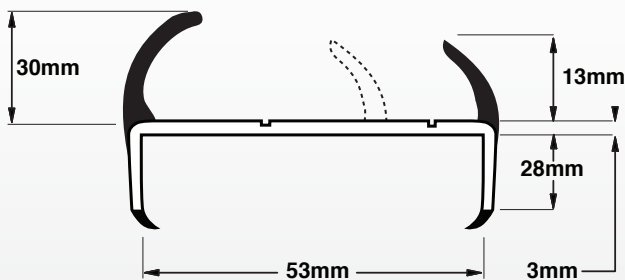

H Section Truck Door Seal

- » 53mm Door seal
- » H Section design, internal seals to support temperature retention
- » Made in Europe
- » 5m lengths
- » Black corner tabs available – Code **COTSCB**

COTS53

albert
Jagger
limited

P/L