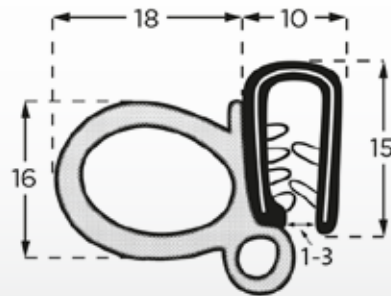

Borflor (WepII) Vinyl Flooring Wood Grain

- » PVC vinyl flooring. Fabric backing. Abrasion resistant. 0.7mm wear layer. Comes with an 8 year warranty. Chemical resistant. Non slip surface rated to R9. Fire Retardant. Easy to clean.
- » 200cm wide 20m Roll
- » Sold in roll length or cuts

MGVFWG

- Vans
- Campers
- Caravans
- House Bus
- Coach

Tool Box Powder Coated Wheel Arch

Right Hand

TBPCWARH

- 600L x 400H x 225mm D
- Covered lanyard to hold door open at 90 degrees
- Dust Seal
- Stainless Steel Lock

Left Hand

TBPCWALH

Door Seal DPN Windlace 60-054 50m

- 5m Increments
- The steel core enables a strong grip onto the edge but still provides enough flexibility to go around corners. Suitable for vehicle door and hatch applications.

WNRDPN

Call Free

0508 222 999 (AKLD)

0508 333 111 (CHCH)