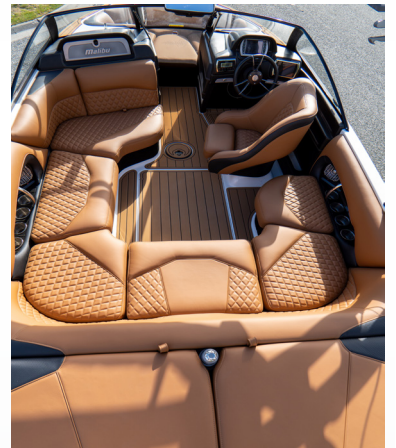

- Capri is a High Quality Vinyl Designed for the Interior/Exterior Markets. Suitable for Marine & Commercial Upholstery. 2 Year Warranty Against Cracking & Fading.
- Available in 25 colours in standard grain, 11 colours in pebble grain and 3 carbon fibre options

LCC_ _ _

Don't forget to follow us on facebook!

Find us on Reid & Twiname