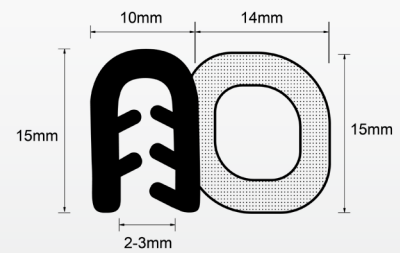

STSBKC8766

Blinds

- » Left or right pull cord release
- » 1080 wide with 700mm drop

BLRSC1080L/R

Lashing Ring

- » Dimensions - 102mm x 95mm
- » Hole Size - 74mm x 79mm
- » Recess - 25mm
- » Anti rattle spring

- » 304 stainless steel.
- » Height 26mm. Bolt length 141mm.
- » Bolt diameter 10mm. Bolt travel 34mm,
- » Base width 40mm. Base length 72mm

CT839SS

EYCH

Auckland: 7 Arthur Brown Place, Mt Wellington 1060 • PO Box 11 2230, Penrose, Auckland 1642
Christchurch: 15 Watts Road, Sockburn 8042 • PO Box 11 132, Sockburn, Christchurch 8443

TBPC1000

Tool Box Angle Brackets

- » Black powder coated 75mm x 4mm C section, 500mm x 500mm cross braced.
- » Sold as a pair

TBBKT

Replacement Door Seal

- » Sold in 5m increments or 50m rolls.

WNRFD5

WNRFD5