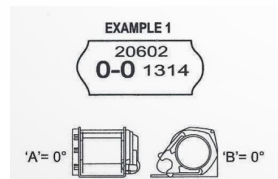

Industrial
& Transport
Engineering
Supplies

A DIVISION OF

Call Free 0508 222 999 (AKLD) 0508 333 111 (CHCH)
www.retwine.co.nz

May 2024

Seat Belt Kit

- » 0/0 degree retractable kit
- » Includes 135mm stem
- » Fits situations where the below example of retractor is mounted
- » After market for Vogel seats, Brusa Seats and many more
- » Universal left and right

STSBKC8766

Blinds

- » Left or right pull cord release
- » 1080 wide with 700mm drop

BLRSC1080L/R

Lashing Ring

- » Dimensions - 102mm x 95mm
- » Hole Size - 74mm x 79mm
- » Recess - 25mm
- » Anti rattle spring

RPLRSSRS

Antiluce Fastener

- » 304 grade Stainless Steel Antiluce Fastener
- » 12mm x 25mm thread
- » 6mm between toggle and mounting surface
- » Please NOTE these do not come with M12 nut

FTANTI3263SS

Spring Bolt

- » 304 stainless steel.
- » Height 26mm. Bolt length 141mm.
- » Bolt diameter 10mm. Bolt travel 34mm,
- » Base width 40mm. Base length 72mm

CT839SS

EYCH

Auckland: 7 Arthur Brown Place, Mt Wellington 1060 • PO Box 11 2230, Penrose, Auckland 1642
Christchurch: 15 Watts Road, Sockburn 8042 • PO Box 11 132, Sockburn, Christchurch 8443