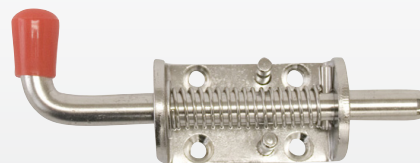

STSBKC8766

Blinds

- » Left or right pull cord release
- » 1080 wide with 700mm drop

BLRSC1080L/R

Lashing Ring

- » Dimensions - 102mm x 95mm
- » Hole Size - 74mm x 79mm
- » Recess - 25mm
- » Anti rattle spring

RPLRSSRS

Antiluce Fastener

- » 304 grade Stainless Steel Antiluce Fastener
- » 12mm x 25mm thread
- » 6mm between toggle and mounting surface
- » Please NOTE these do not come with M12 nut

FTANTI3263SS

Spring Bolt

- » 304 stainless steel.
- » Height 26mm. Bolt length 141mm.
- » Bolt diameter 10mm. Bolt travel 34mm,
- » Base width 40mm. Base length 72mm

CT839SS

EYCH

Auckland: 7 Arthur Brown Place, Mt Wellington 1060 • PO Box 11 2230, Penrose, Auckland 1642
Christchurch: 15 Watts Road, Sockburn 8042 • PO Box 11 132, Sockburn, Christchurch 8443

Maximo SE MSG95G/721 12V Tractor Seat

- » Air suspended comfort seat with mechanical lumbar support
- » Suspension travel 100mm
- » Manual weight adjustment (50kg - 130kg)
- » Air supported combined stepless height adjustment 80mm
- » Wide seat cushion (480mm)
- » Height and angle adjustable armrests (65mm x 270mm)
- » Fore/aft isolator
- » Adjustable backrest angle
- » Does not include the headrest and headrest is not stocked in NZ