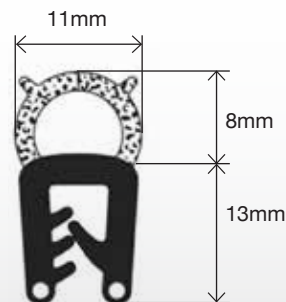

New Mirrors

Vehicle Side Mirror VM 130 Series

2 piece with flat and concave bottom section.
427mm x 200mm.
16mm or 19mm standard clamp.

Left and Right Hand options.

MRVM130__

New Seals – Try out our new sizes!

Door Seal 6319
Black - WN6319

Door Seal 6320
Black - WN6320

Sold in 5m lengths
or 50m rolls.

SPECIALS

Emergency Glass Breaker

Comes with VHB Tape

TLEGB

Emergency Glass Breaker Sticker

ALR KB7580
double retractor.

*Please ask about our stocked and extended range of restraint options

Toolbox of the month

Red Flag™ Tool Box Powder Coated

1200L x 350H x 500D

Low Profile only 350mm high!

TBPC1200N

Paddle Handle Slam Lock Stainless Steel

Zinc plated locking mechanism.
Single point locking.

LKV388

Stainless Steel Door Hinge

60mm x 60mm x 4mm

Robust hinge option for small
doors, tool lockers and other
light to medium applications.