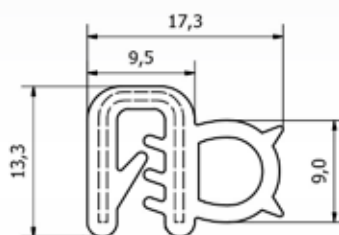

New Mirrors

Vehicle Side Mirror VM 130 Series

2 piece with flat and concave bottom section.
427mm x 200mm.
16mm or 19mm standard clamp.

Left and Right Hand options.

MRVM130__

New Seals – Try out our new sizes!

Door Seal 6319
Black - WN6319

Door Seal 6320
Black - WN6320

Sold in 5m lengths
or 50m rolls.

SPECIALS

Emergency Glass Breaker

Comes with VHB Tape

TLEGB

Emergency Glass Breaker Sticker

ALR KB7580
double retractor.

*Please ask about our stocked and extended range of restraint options

Toolbox of the month

Red Flag™ Tool Box Powder Coated

1200L x 350H x 500D

Low Profile only 350mm high!

TBPC1200N

Paddle Handle Slam Lock Stainless Steel

Zinc plated locking mechanism.
Single point locking.

LKV388

Stainless Steel Door Hinge

60mm x 60mm x 4mm

Robust hinge option for small
doors, tool lockers and other
light to medium applications.