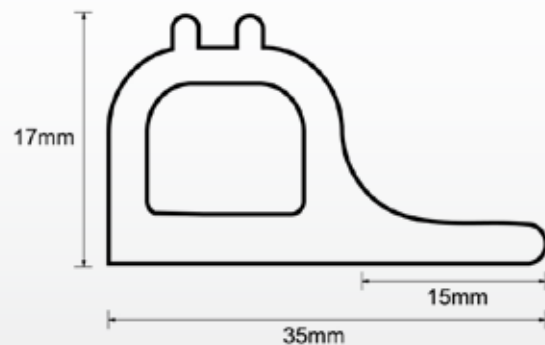

Service unit dark grey with a wood grain finish insets

- » 200mm x 300mm
 - » Adjustable air vents
 - » LED lights
 - » Alternative silver rings available
- VTSU12159R**

VTSU12159

LKV388

- » Stainless steel paddle handle slam lock
- » 140mm x 108mm