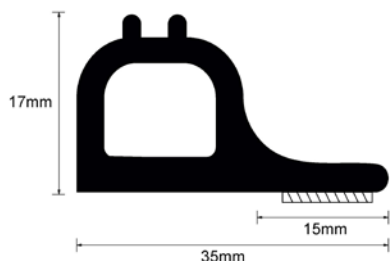

Universal Dust Tailgate Seal

Tail gate or door seal with adhesive VHB tape. 27mm wide x 12.7mm high. Sold in 30m rolls and in 6m lengths.

WNUDS/WNUDS6

Vistaweave 95 Mesh

New Colour – Paperbark now available

Vistaweave 95 is a versatile woven mesh designed for blinds, awnings and general outdoor applications. The unique weave combines a functional solution for solar protection with a stylish textured appearance. It is designed to create privacy from the outside without compromising the visual aspect. Supported with a 10 year warranty. 320cm width.

MEV95__