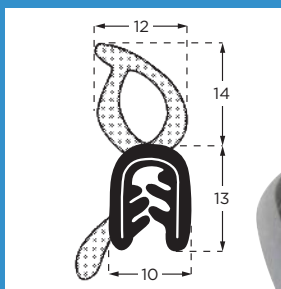

Boot Seal Black

WNBSRS