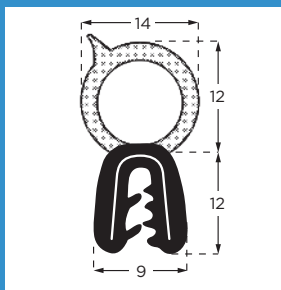

WNBS64

Boot Seal Black

WNBSRS

**sold in increments of 5m

POLYTRANZ
polyester transport fabrics

Opal J9155

SFTP9155

Opal J9203