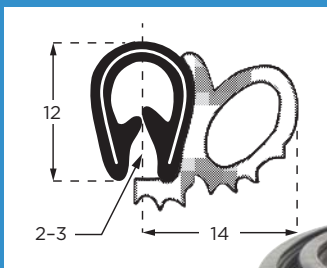

DOOR AND BOOT SEAL SPECIALS

Door Seal DPN Windlace 60-054

WNRDPN

Door Seal 6272 Black

WN6272

Boot Seal BS64

WNBS64

Boot Seal Black

WNBSRS

**sold in increments of 5m

POLYTRANZ
polyester transport fabrics

Opal J9155

SFTP9155

Opal J9203

SFTP9203

Lagoon

SFTPBLG

Midnight

SFTPBMN

Storm

SFTPBSM

Pacific Blue

SFTPBPB

Door Holder Set

Rubber 20-25kg loading.

CT666

Call Free

0508 222 999 (AKLD)

0508 333 111 (CHCH)

*Specials are until 31st March 2019 and whilst stocks last. Prices are Trade and ex warehouses and are exclusive of GST.

www.retwine.co.nz