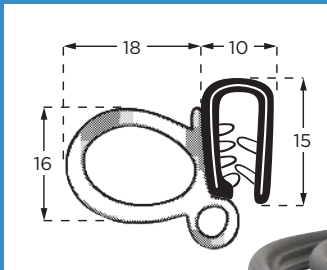

DOOR AND BOOT SEAL SPECIALS

Door Seal DPN Windlace 60-054

WNRDPN