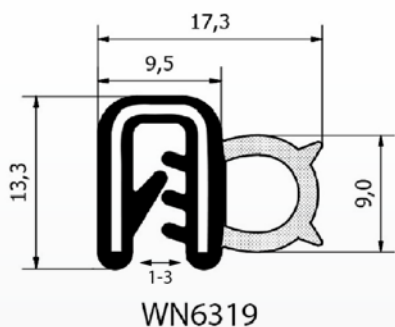

Compression Lock C2 Equivalent

LK10206L

- Size 93 x 34mm
- Lockable keyed alike
- Adjustable grip range

Door Seal 6319

Black - 5m Increments 50 Metre rolls.

WN6319

Don't forget to follow us on facebook!

Find us on  Reid & Twiname

FTANTI3

75mm (57mm Thread,
18mm shoulder).

FTANTI3244

SPRING BOLT SPECIALS

CT839

10mm Zinc Plated - Base width 40mm. Base length 72mm.

CT839SS

10mm Stainless Steel - Base width 40mm. Base length 72mm.

CT837

12mm Zinc Plated - Base width 40mm. Base length 74mm.

CT837SS

12mm Stainless Steel - Base width 40mm. Base length 74mm.

CT841

12mm Zinc Plated - long stroke - Base width 42mm. Base length 118mm.

CT840

16mm Zinc Plated - Base width 42mm. Base length 142mm.

redflag™

140L Hydraulic Tank

600mm width x 550mm diameter.

HTA140

Polished alloy hydraulic oil tank with heavy straddle brackets.

Both tank top and remote filter fittings 1¼" BSPT fittings chassis facing.