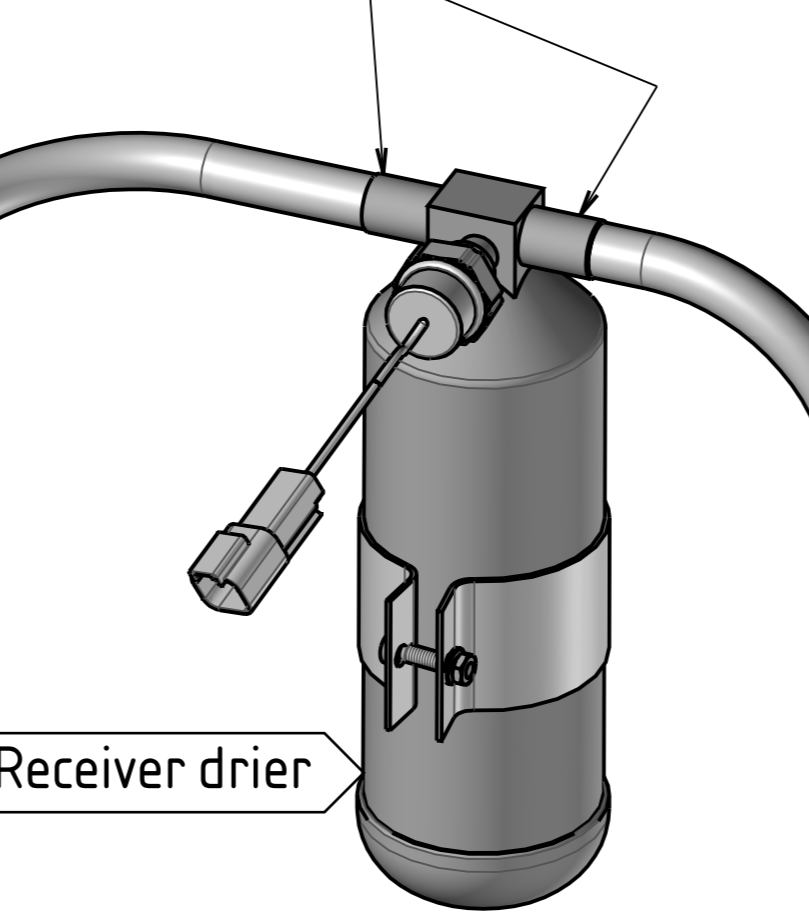

	700.30.202	700.20.302
	700.30.201	700.20.301
	700.30.200	700.20.300
Picture	Beadlock fitting	Burgaclip fitting

Fitting O'ring M08  
Thread= 3/4"-16UNF

	700.30.002	700.20.102
	700.30.001	700.20.101
	700.30.000	700.20.100
Picture	Beadlock fitting	Burgaclip fitting

Fitting O'ring M06  
Thread= 5/8"-18UNF

	700.30.406	700.20.506
	700.30.405	700.20.504
	700.30.404	700.20.503
Picture	Beadlock fitting	Burgaclip fitting

Hose M08  
Ref 700.07.031  
Length: .....

Hose M06  
Ref 700.07.030  
Length: .....

Hose M06  
Ref 700.07.030  
Length: .....

Hose M10  
Ref 700.07.032  
Length: .....

	700.30.408	700.20.508
Picture	Beadlock fitting	Burgaclip fitting

	700.30.208	700.20.308
Picture	Beadlock fitting	Burgaclip fitting