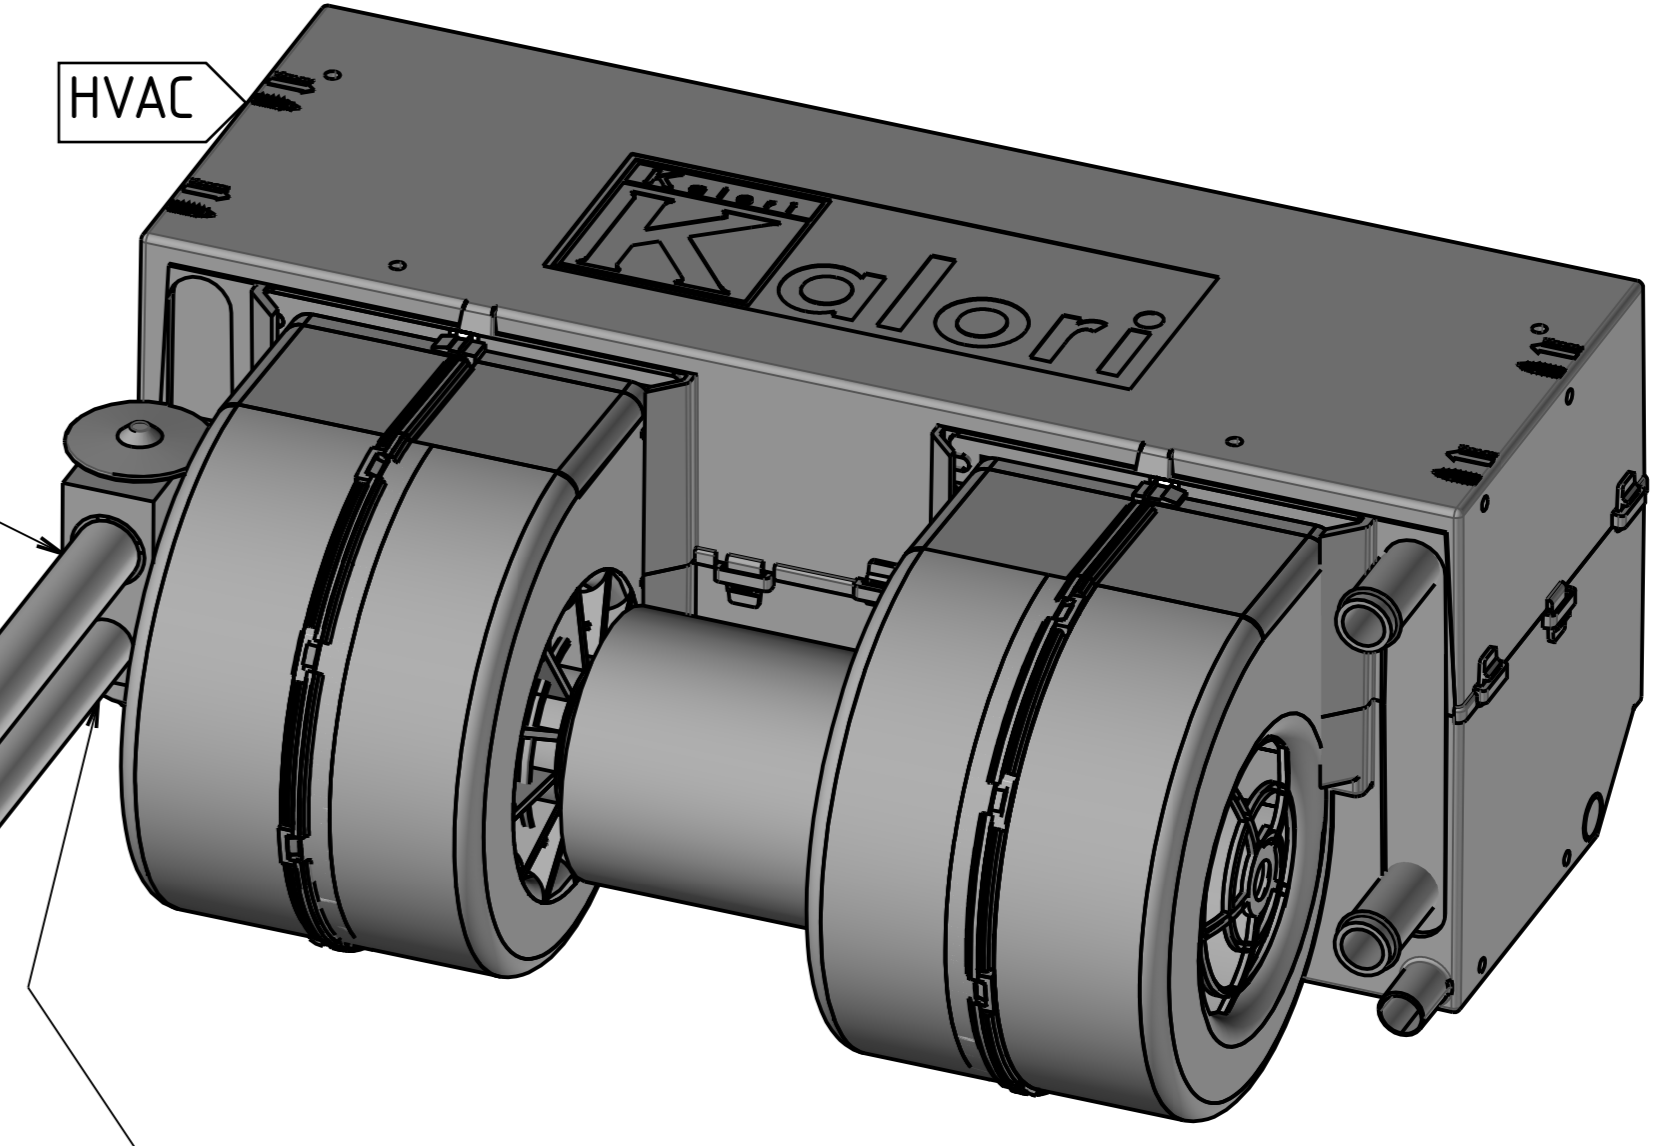

	700.30.202	700.20.302
	700.30.201	700.20.301
	700.30.200	700.20.300
Picture	Beadlock fitting	Burgaclip fitting

Fitting O'ring M08  
Thread= 3/4"-16UNF

	700.30.002	700.20.102
	700.30.001	700.20.101
	700.30.000	700.20.100
Picture	Beadlock fitting	Burgaclip fitting

Fitting O'ring M06  
Thread= 5/8"-18UNF

	700.30.406	700.20.506
	700.30.405	700.20.504
	700.30.404	700.20.503
Picture	Beadlock fitting	Burgaclip fitting

Hose M08  
Ref 700.07.031  
Length: .....

Hose M06  
Ref 700.07.030  
Length: .....

Hose M06  
Ref 700.07.030  
Length: .....

Hose M10  
Ref 700.07.032  
Length: .....

	700.30.408	700.20.508
Picture	Beadlock fitting	Burgaclip fitting

	700.30.208	700.20.308
Picture	Beadlock fitting	Burgaclip fitting

\* Possibility to have the R134a port directly on the fitting