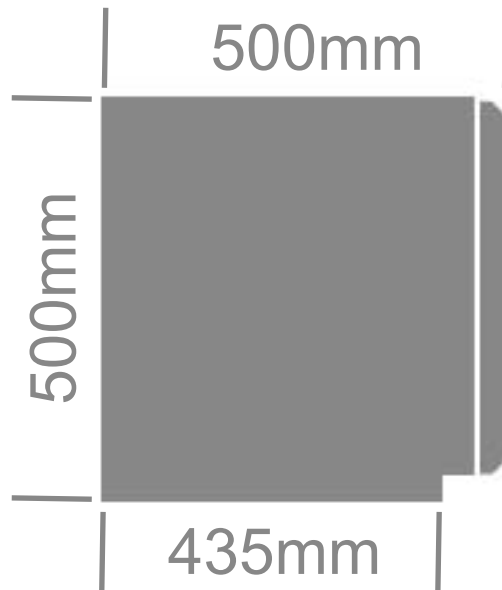

RED FLAG TRUCK TOOL BOX

- Stainless Steel Body and Stainless Steel Lid
- Stainless Steel Drop T Latches, Lanyards, Pinchweld Rubber Seal

PART # **TB092**

SIDE VIEW

FRONT VIEW