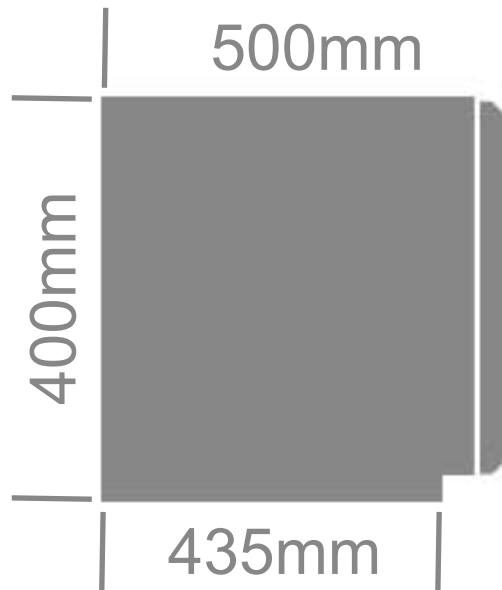

# RED FLAG TRUCK TOOL BOX

- Stainless Steel Body and Stainless Steel Lid
- Stainless Steel Drop T Latches, Lanyards, Pinchweld Rubber Seal

PART # **TB031**

SIDE VIEW

FRONT VIEW