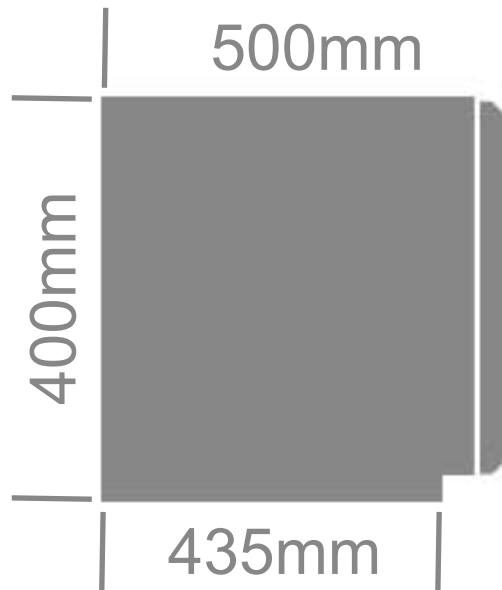

RED FLAG TRUCK TOOL BOX

- Black Powder Coated Steel Body and Lid
- Stainless Steel Drop T Latches, Lanyards, Pinchweld Rubber Seal

PART # **TB013**

SIDE VIEW

FRONT VIEW