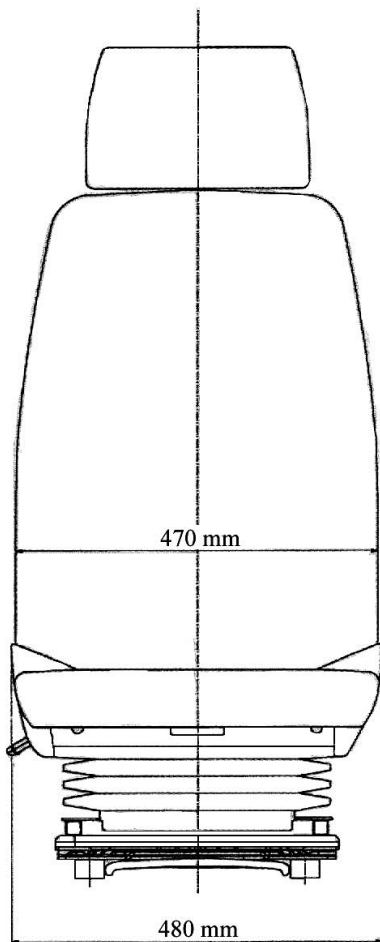

AMARILLO

STGMSG903P

MADE IN
GERMANY

Angle and height adjustable headrest

Backrest adjustment in small steps

Lumbar support infinitely adjustable in height and depth

Swivel mechanism

Infinite height adjustment over a range of 100 mm

Shock absorber adjustable from hard to soft for vertical suspension

Seat angle adjustable from 2° to 12°

210 mm length adjustment in steps of 10 mm

Seat depth: adjustable over a range of 60 mm in 5 steps