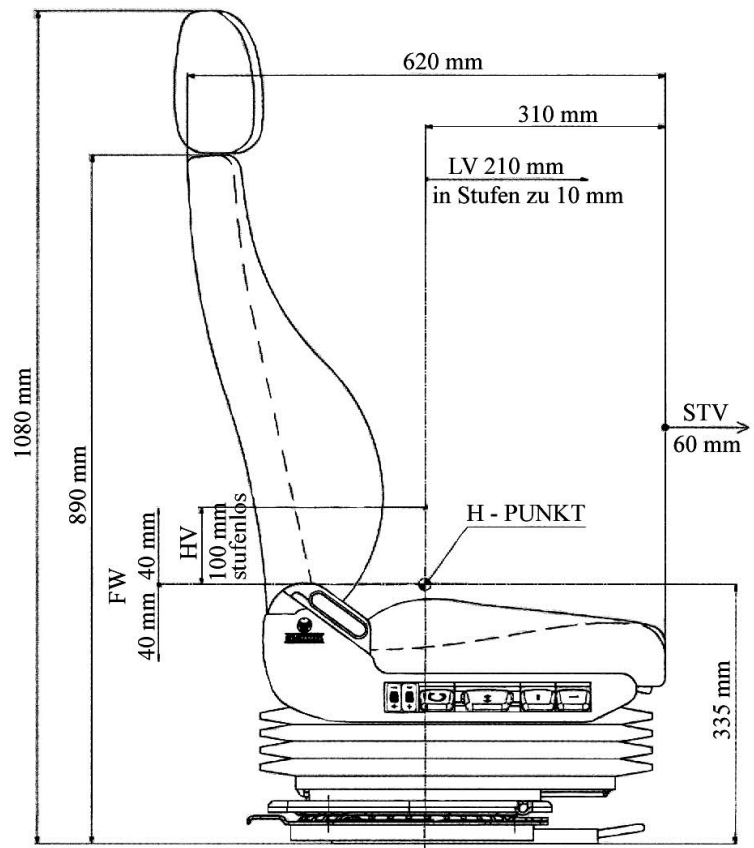

AMARILLO

STGMSG903P

MADE IN
GERMANY

Angle and height adjustable headrest

Backrest adjustment in small steps

Lumbar support infinitely adjustable in height and depth

Swivel mechanism

Infinite height adjustment over a range of 100 mm

Shock absorber adjustable from hard to soft for vertical suspension

Seat angle adjustable from 2° to 12°

210 mm length adjustment in steps of 10 mm

Seat depth: adjustable over a range of 60 mm in 5 steps

STV = Seat depth adjustment HV = Height adjustment
 FW = Suspension stroke LV = Length adjustment

The Natural Grammer Climate-Control Systems with activated charcoal between the covering and the cushion. Tiny micropores provide optimum exchange of humidity. Both the seating comfort and the well-being of the operator are significantly improved.