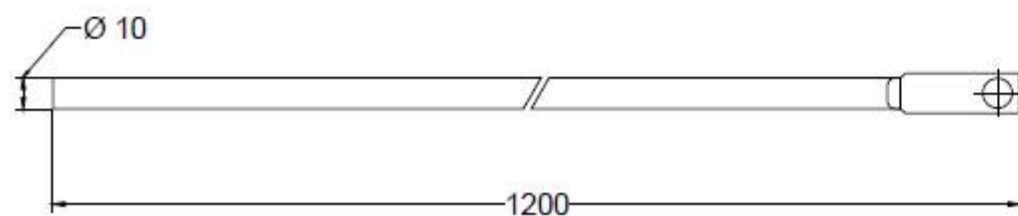

SPECIFICATIONS

Rod: 1.2M

Bracket