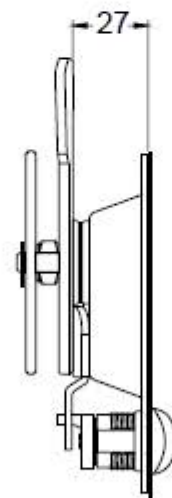

SPECIFICATIONS

Rod: 1.2M

Bracket