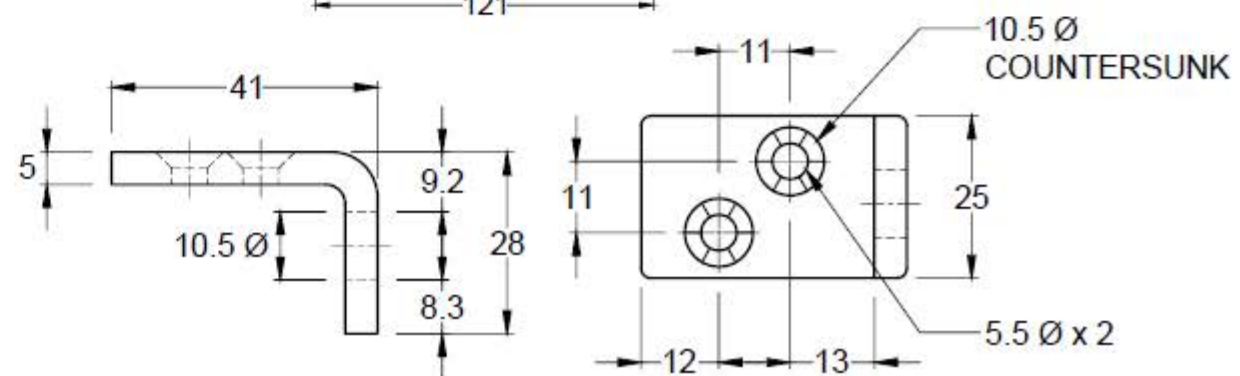

SPECIFICATIONS

Rod: 1.2M

Bracket