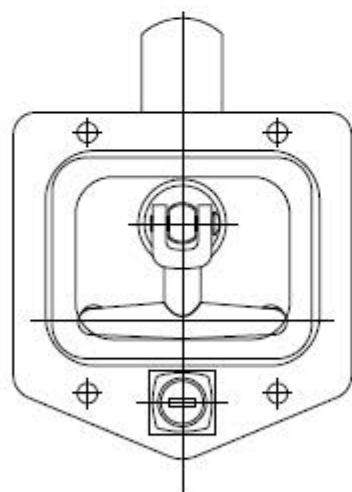

SPECIFICATIONS

Rod: 1.2M

Bracket