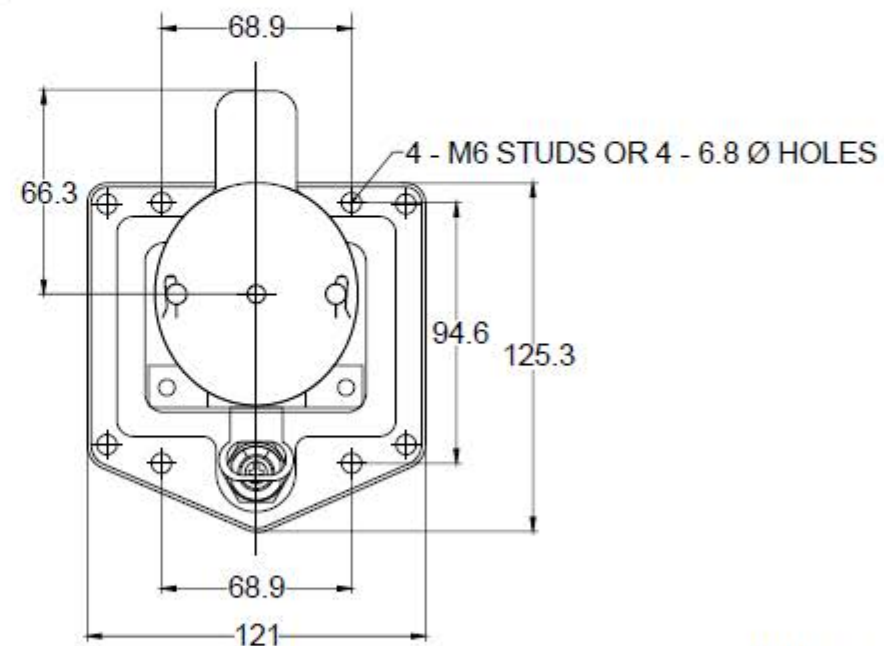

SPECIFICATIONS

Rod: 1.2M

Bracket